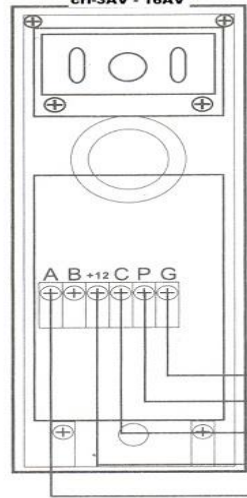

Wiring diagram

μπουτονιέρα/κάμερα
outdoor station
crl-3AV - 16AV

Τροφοδοτικό RL-PS
Power
PS

κυβρί πόρτας
Electric lock

ϕ 0.65mm²

AC Input:

audio indoor station 004K

indoor station
RL-035Z

μόνιτορ CRL-TFT037

Other Video indoor station indoor station
RL-TFT037 (RL-TFT027 RL-TFT028 RL-TFT067)

μπουτονιέρα/κάμερα
outdoor station
crl-3AV - 16AV

Wiring instruction for outdoor station

supply line	+12V
C	signal line
G	earth wire
P	calling line
B	earth wire
A	video line

μόνιτορ CRL-TFT037

wiring instruction for indoor station

4	supply line
3	unlock
2	calling line
1	earth wire
B or 6	earth wire
A or 5	video line

Wiring instruction of connecting terminal A or 5 in Indoor station and connecting terminal B or 6: