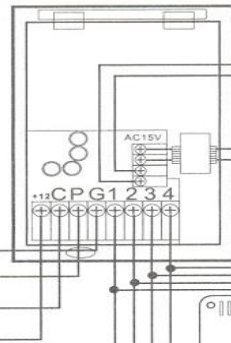

Wiring diagram

μπουτονιέρα/κάμερα
outdoor station
crl-3AV - 16AV

Τροφοδοτικό RL-PS
Power
PS

κυβρί πόρτας
Electric lock

ϕ 0.65mm²

AC Input:

audio indoor station 004K

indoor station
RL-035Z

μόνιτορ CRL-TFT037

Other Video indoor station indoor station
RL-TFT037 (RL-TFT027 RL-TFT028 RL-TFT067)

μπουτονιέρα/κάμερα
outdoor station
crl-3AV - 16AV

Wiring instruction for outdoor station

supply line	+12V
C	signal line
G	earth wire
P	calling line
B	earth wire
A	video line

μόνιτορ CRL-TFT037

wiring instruction for indoor station

4	supply line
3	unlock
2	calling line
1	earth wire
B or 6	earth wire
A or 5	video line

Wiring instruction of connecting terminal A or 5 in Indoor station and connecting terminal B or 6:

screening wire

core wire

75 Ω