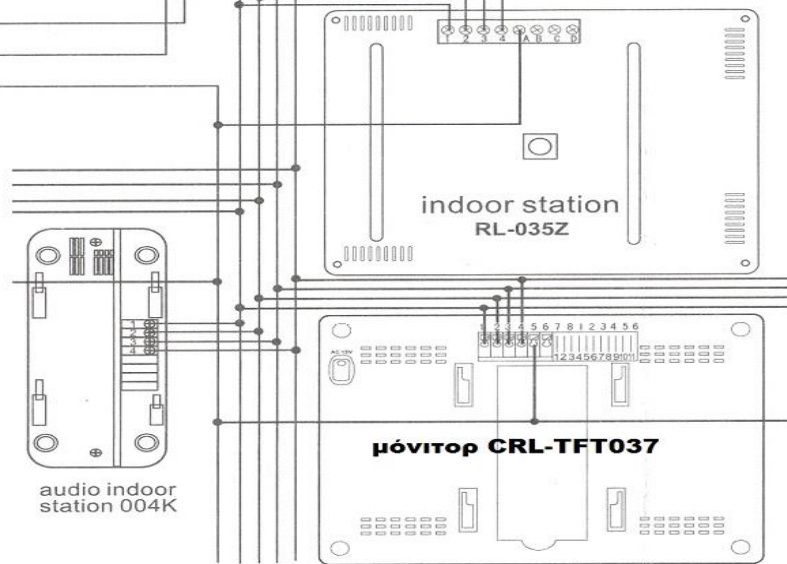

Wiring diagram

μπουτονιέρα/κάμερα
outdoor station
crl-3AV - 16AV

Τροφοδοτικό RL-PS
Power
PS

κυβρί πόρτας
Electric lock

ϕ 0.65mm²

AC Input:

audio indoor station 004K

indoor station
RL-035Z

μόνιτορ CRL-TFT037

Other Video indoor station indoor station
RL-TFT037 (RL-TFT027 RL-TFT028 RL-TFT067)

μπουτονιέρα/κάμερα
outdoor station
crl-3AV - 16AV

Wiring instruction for outdoor station

supply line	+12V
C	signal line
G	earth wire
P	calling line
B	earth wire
A	video line

μόνιτορ CRL-TFT037

wiring instruction for indoor station

4	supply line
3	unlock
2	calling line
1	earth wire
B or 6	earth wire
A or 5	video line

Wiring instruction of connecting terminal A or 5 in Indoor station and connecting terminal B or 6:

If choice 75Ω video transmission line to connect outdoor station and video indoor station, A or 5 connect core wire and B or 6 connect screening wire.

If choice single-wire transmission line connect outdoor station and video indoor station, connecting terminal A in outdoor station connect A or 5 in video indoor station by a single wire (0.65mm²), connecting terminal B or 6 remain not be connected.